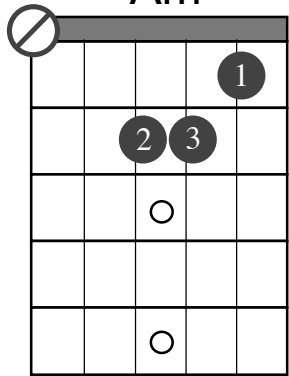

# Dropped-D Chords

D modal

D modal

D

Dm

Em

F

F#m

G modal

G

A

A

Am

Am

B modal

Bm

C

1 - index finger

2 - middle finger

3 - ring finger

4 - pinky

⊘ - mute